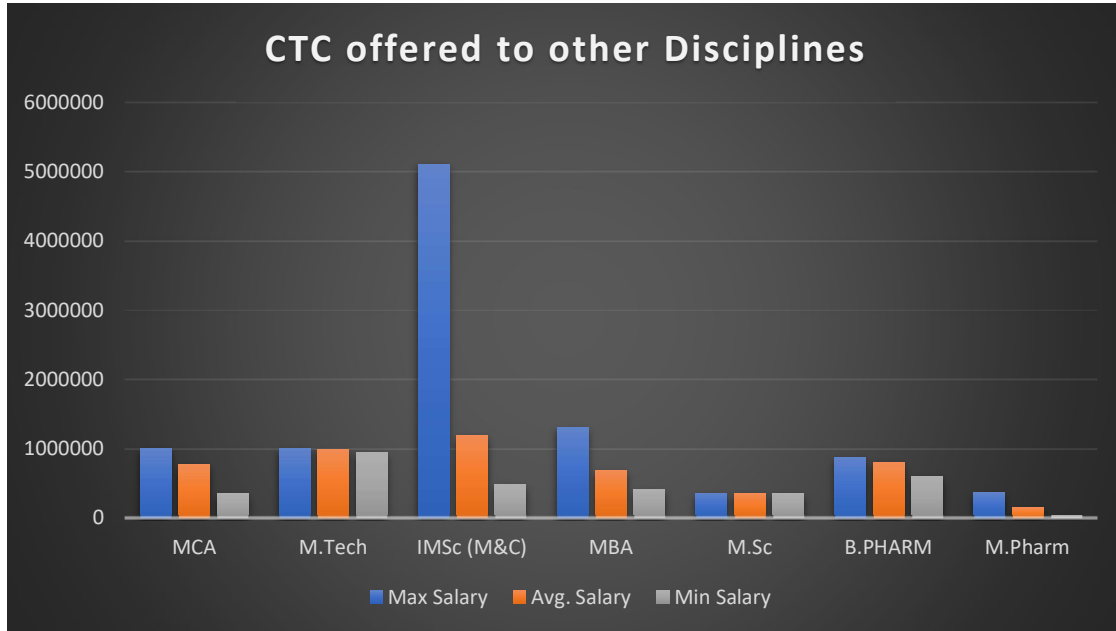

Birla Institute of Technology, Mesra

Training and Placement, Division

(Placement Statistics 2023-24)